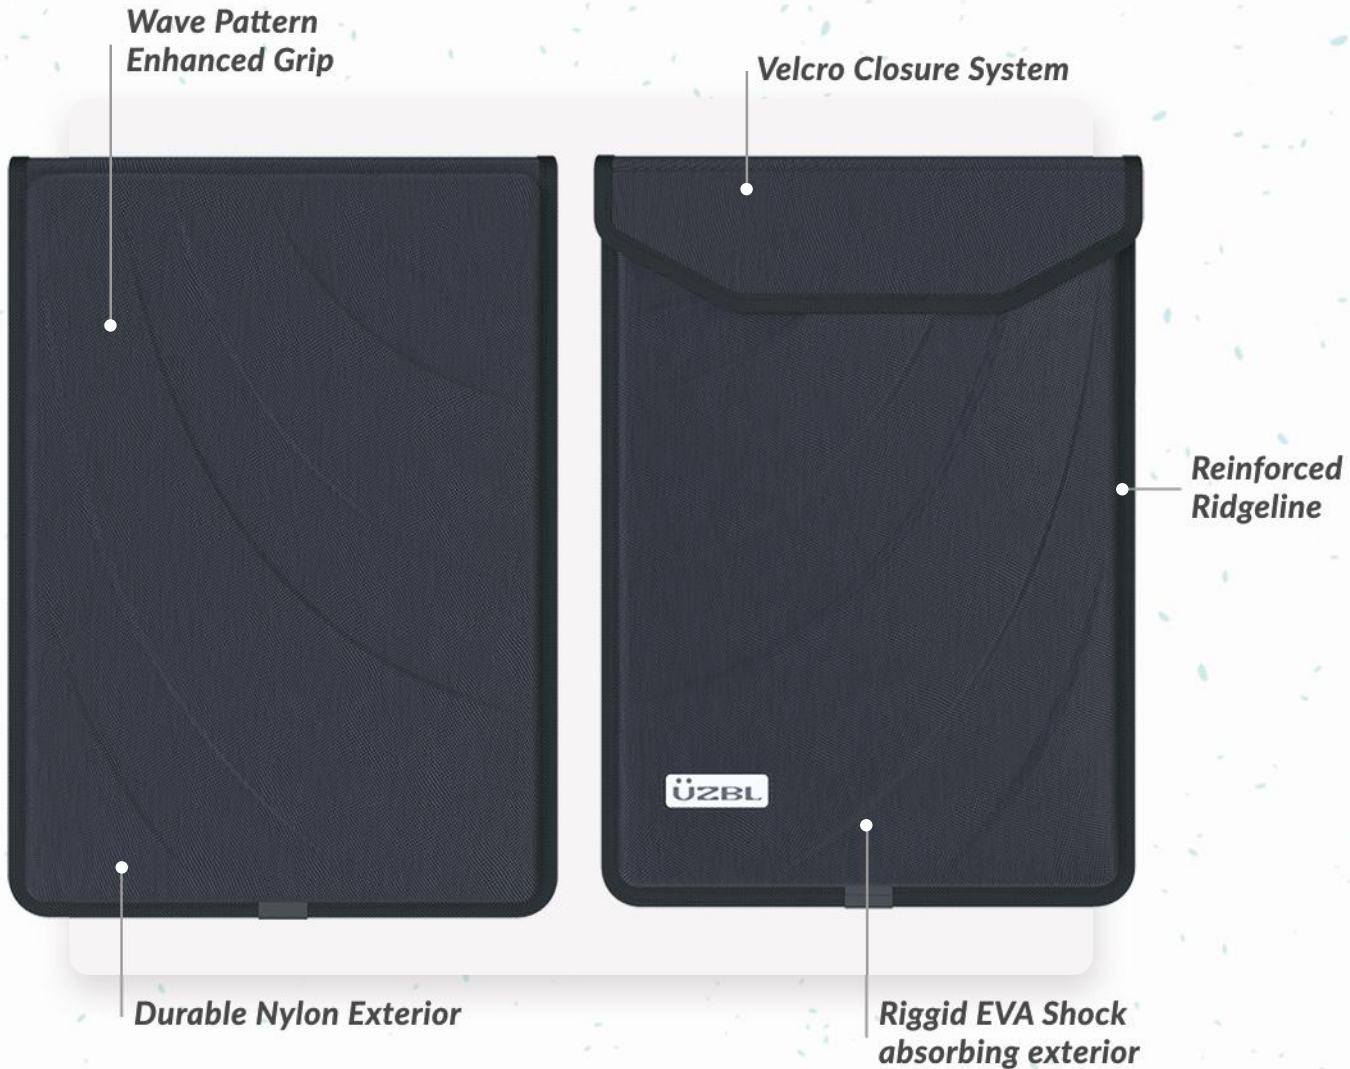

ULTRA-SLIM

RUGGED EVA

Known for its exceptional shock absorption capabilities, safeguarding devices from accidental drops and impacts. Its lightweight nature ensures ease of portability.

LONG-LASTING NYLON

DESIGNED FOR K12

The case your Chromebook will never have to leave, even when charging. Specifically tailored for students going from classroom to classroom.

PRODUCT SPECIFICATIONS

LAPTOP SLEEVE 11.6" & 13-14"

Weight

EVA7902 | 0.6 lbs
EVA7904 | 0.8 lbs

Material

Nylon, EVA

Product Part Numbers

EVA7902 | 11.6" EVA Slim Sleeve w/ Handle
EVA7904 | 13-14" EVA Slim Sleeve w/ Handle

Closure

Zipper Closure